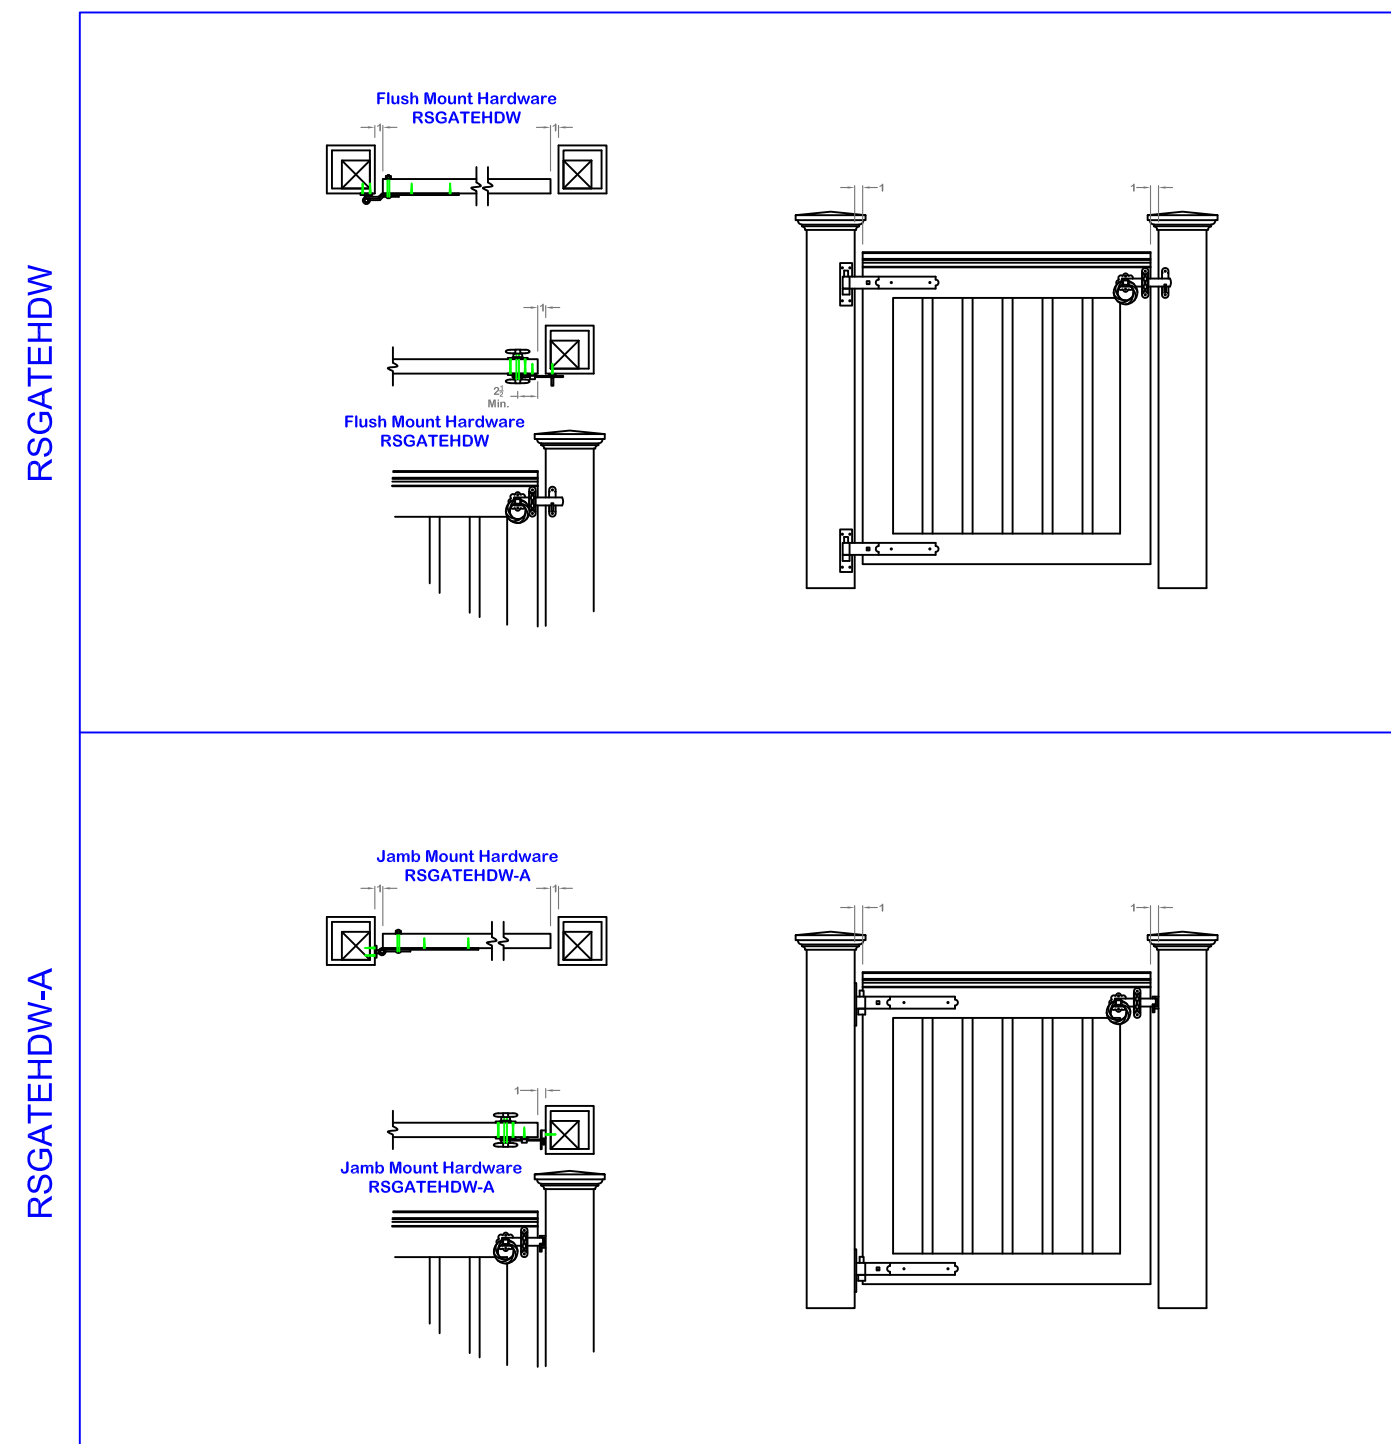

Gates By Rail System - RS60, RS40 & RS35

www.intexmillwork.com
 45 Mill Street
 Mays Landing, NJ, 08330
 Phone 856-293-4100
 Fax 856-293-4102

01/23/20

STANDARD GATE HARDWARE

STANDARD RS60 LIBERTY GATES

RS60275 LIBERTY GATES	 LIBERTY RS60275-3236 TOP REINFORCED GATE FOR 32" WIDE OPENING, 30" RAIL HEIGHT (ACTUAL SIZE 34" X 33")	 LIBERTY RS60275-3638 TOP REINFORCED GATE FOR 36" WIDE OPENING, 30" RAIL HEIGHT (ACTUAL SIZE 34" X 33")	 LIBERTY RS60275-4238 TOP REINFORCED GATE FOR 42" WIDE OPENING, 30" RAIL HEIGHT (ACTUAL SIZE 47" X 33")	 LIBERTY RS60275-3242 TOP REINFORCED GATE FOR 32" WIDE OPENING, 42" RAIL HEIGHT (ACTUAL SIZE 39" X 39")	 LIBERTY RS60275-3642 TOP REINFORCED GATE FOR 36" WIDE OPENING, 42" RAIL HEIGHT (ACTUAL SIZE 34" X 39")	 LIBERTY RS60275-4242 TOP REINFORCED GATE FOR 42" WIDE OPENING, 42" RAIL HEIGHT (ACTUAL SIZE 47" X 39")
RS60350 LIBERTY GATES	 LIBERTY RS60350-3236 TOP REINFORCED GATE FOR 32" WIDE OPENING, 30" RAIL HEIGHT (ACTUAL SIZE 34" X 33")	 LIBERTY RS60350-3638 TOP REINFORCED GATE FOR 36" WIDE OPENING, 30" RAIL HEIGHT (ACTUAL SIZE 34" X 33")	 LIBERTY RS60350-4238 TOP REINFORCED GATE FOR 42" WIDE OPENING, 30" RAIL HEIGHT (ACTUAL SIZE 47" X 33")	 LIBERTY RS60350-3242 TOP REINFORCED GATE FOR 32" WIDE OPENING, 42" RAIL HEIGHT (ACTUAL SIZE 39" X 39")	 LIBERTY RS60350-3642 TOP REINFORCED GATE FOR 36" WIDE OPENING, 42" RAIL HEIGHT (ACTUAL SIZE 34" X 39")	 LIBERTY RS60350-4242 TOP REINFORCED GATE FOR 42" WIDE OPENING, 42" RAIL HEIGHT (ACTUAL SIZE 47" X 39")