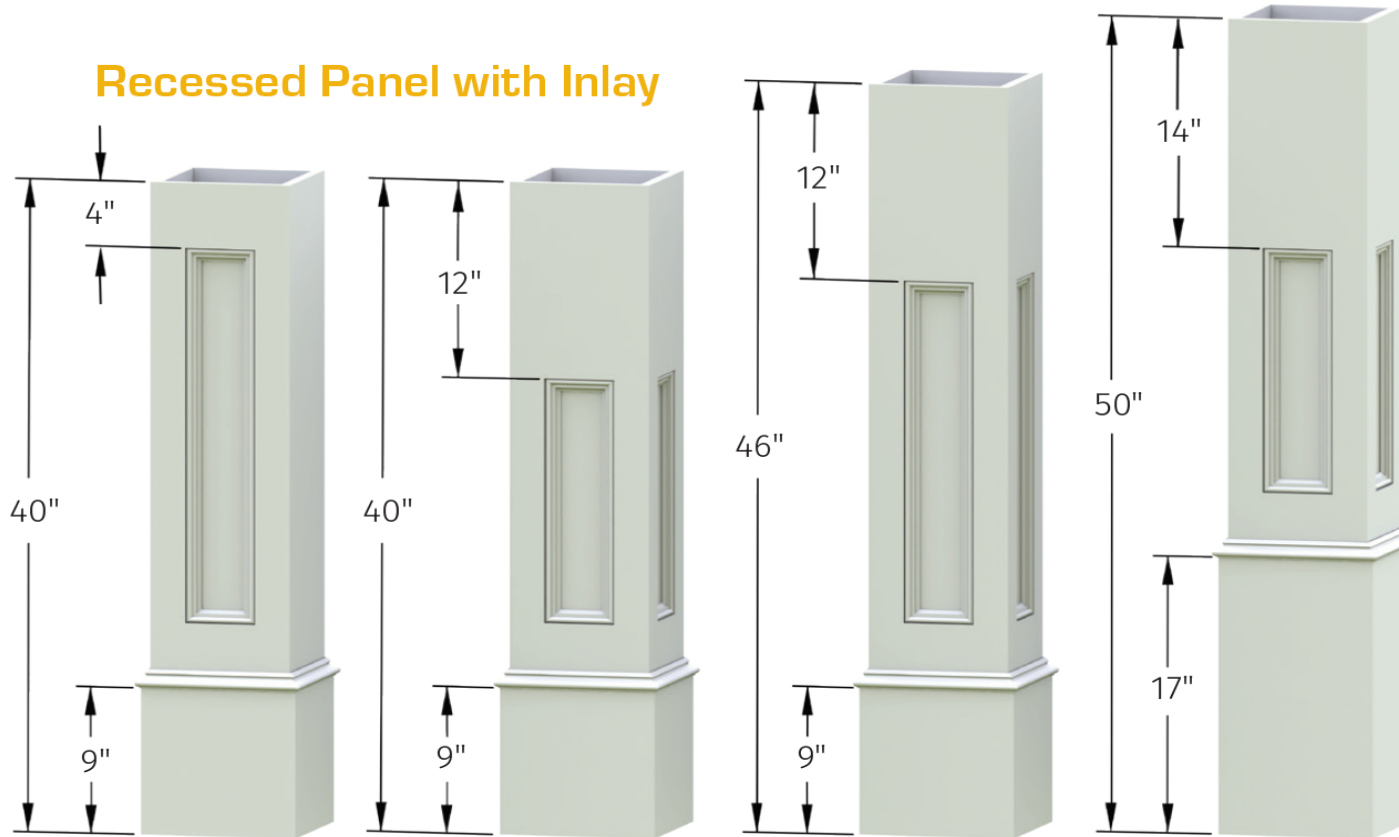

Recessed Panel Newels w/ Plants Applied

Recessed Panel with Inlay