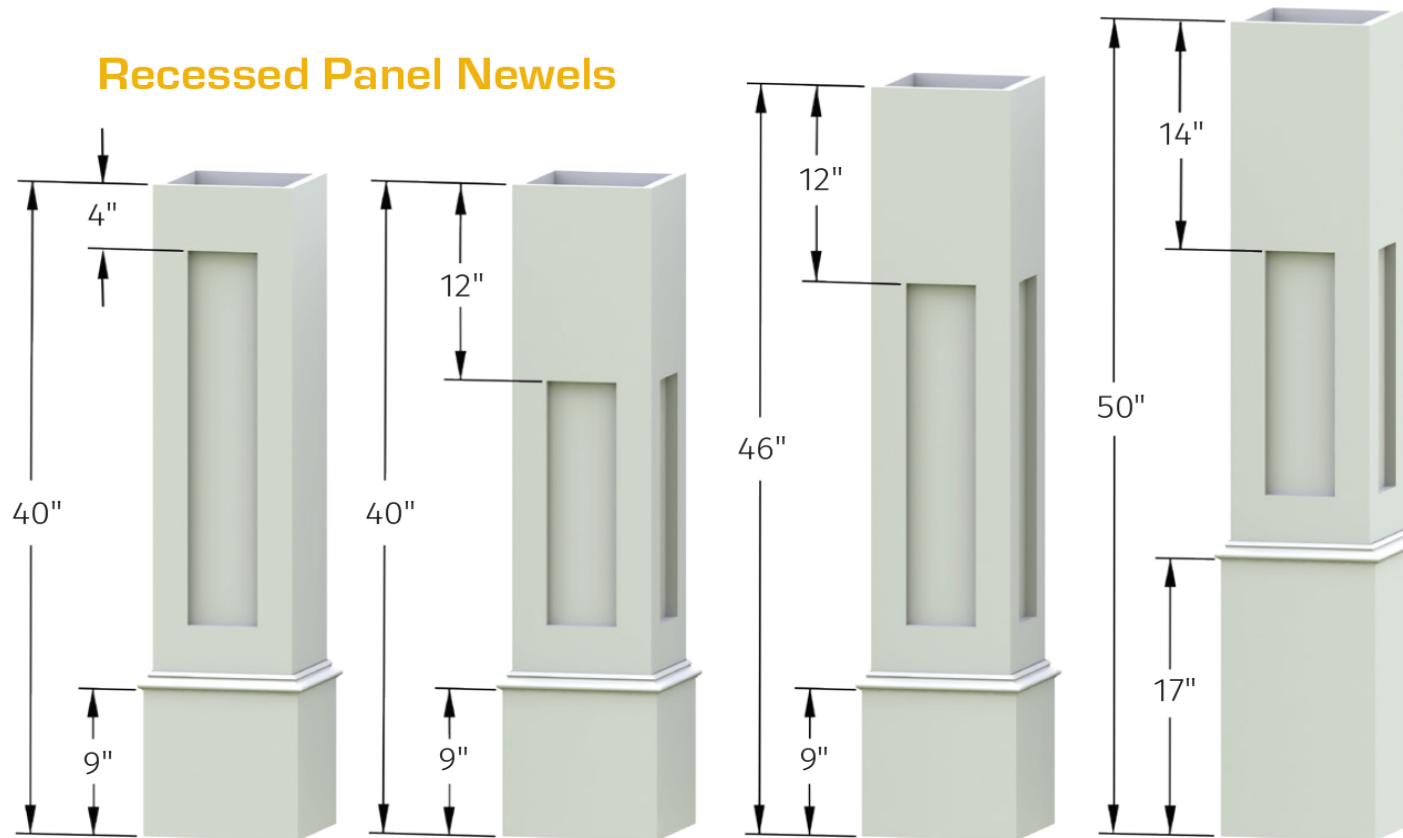

Recessed Panel Newels

Recessed Panel Newels