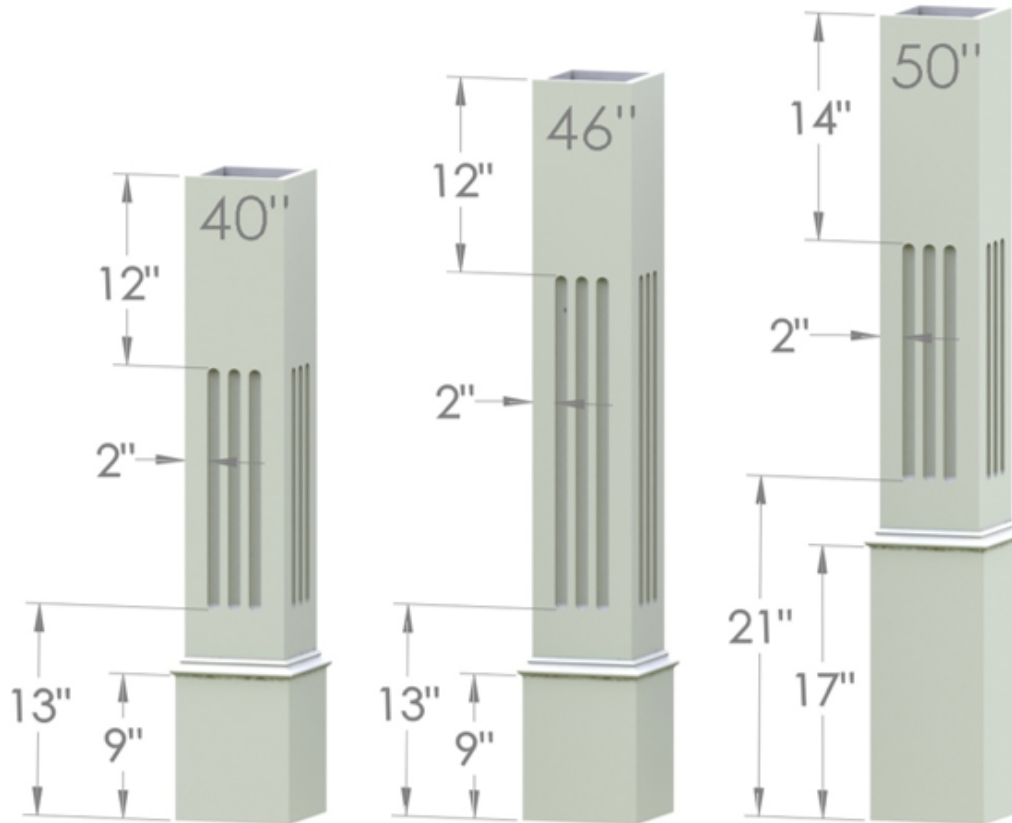

Fluted Panel Newels