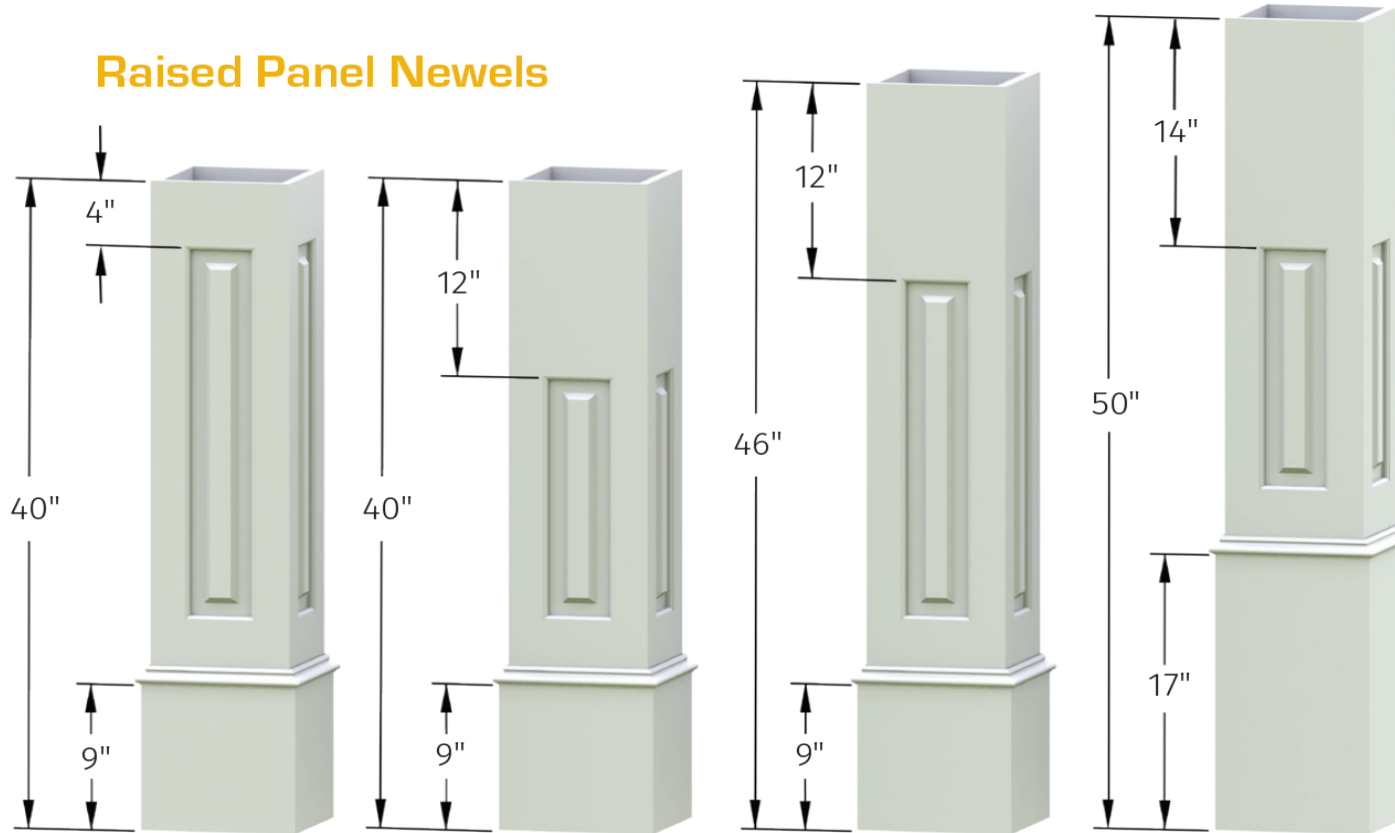

Raised Panel Newels

Raised Panel Newels