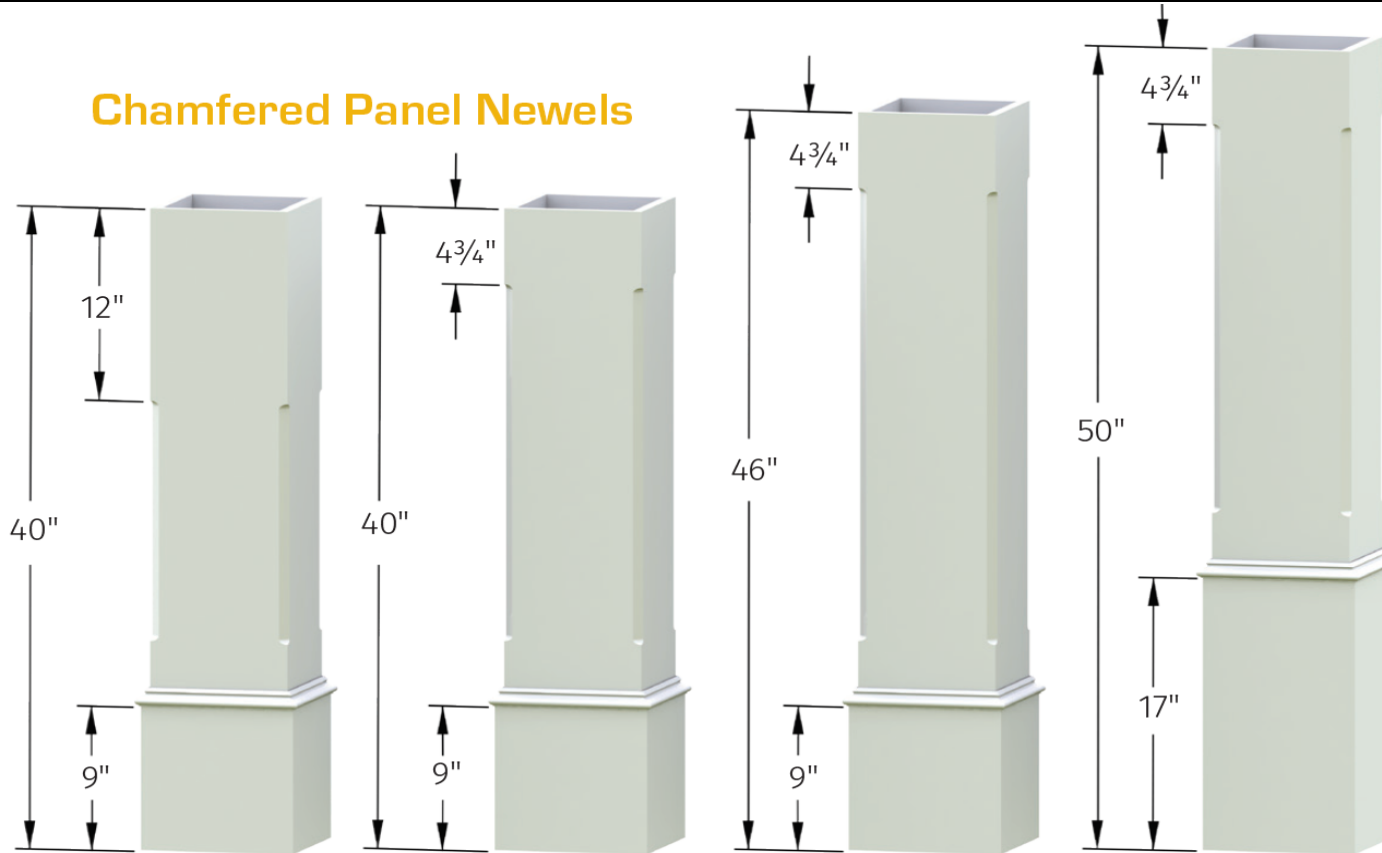

Chamfered Newels - For use with Non-Skirted Caps

Chamfered Panel Newels