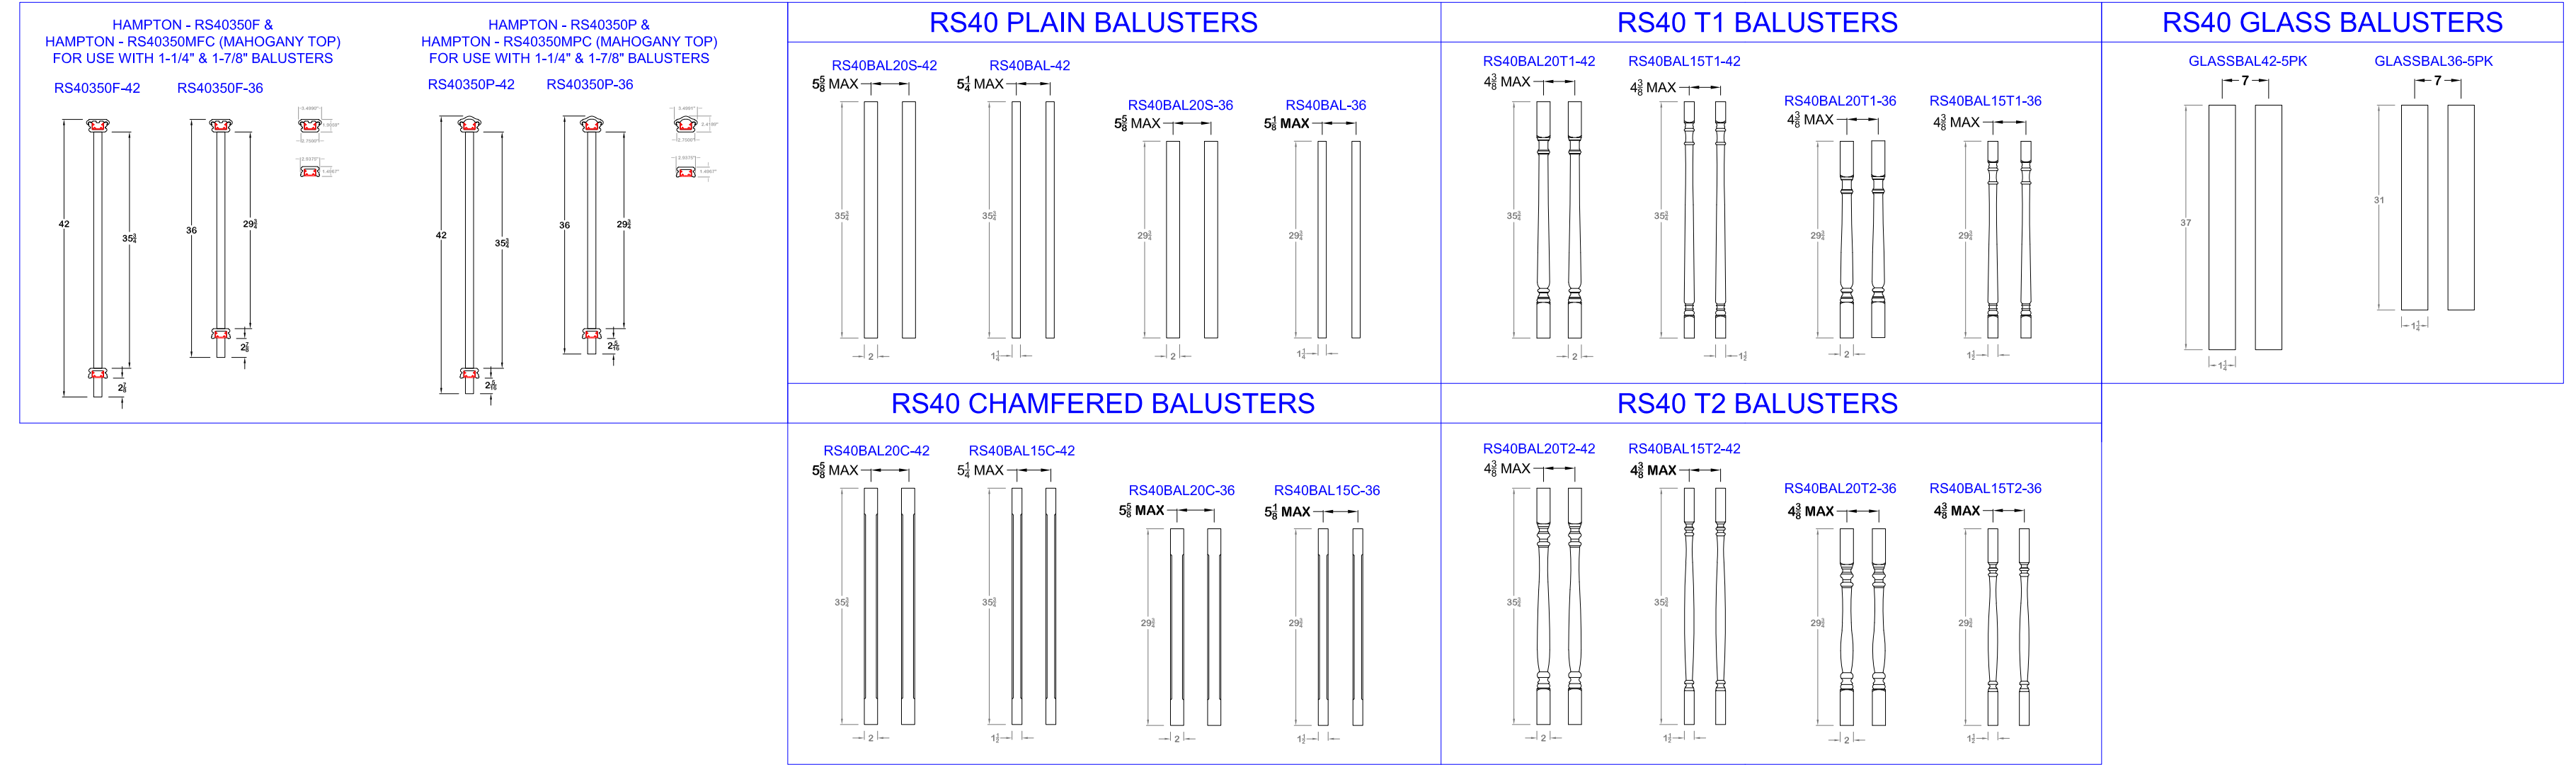

HAMPTON SERIES RAILS - RS40

www.intexmillwork.com
45 Mill Street
Mays Landing, NJ, 08330
Phone 856-293-4100
Fax 856-293-4102

04/29/20

STANDARD HAMPTON RAIL SECTIONS - 36" & 42"

DECORATIVE PANELS FOR HAMPTON SERIES RAILS

HAMPTON RS40 TRANSITIONS

LEVEL KITS FOR HAMPTON SERIES RAILS (2-LINE AND 3-LINE SHOWN)