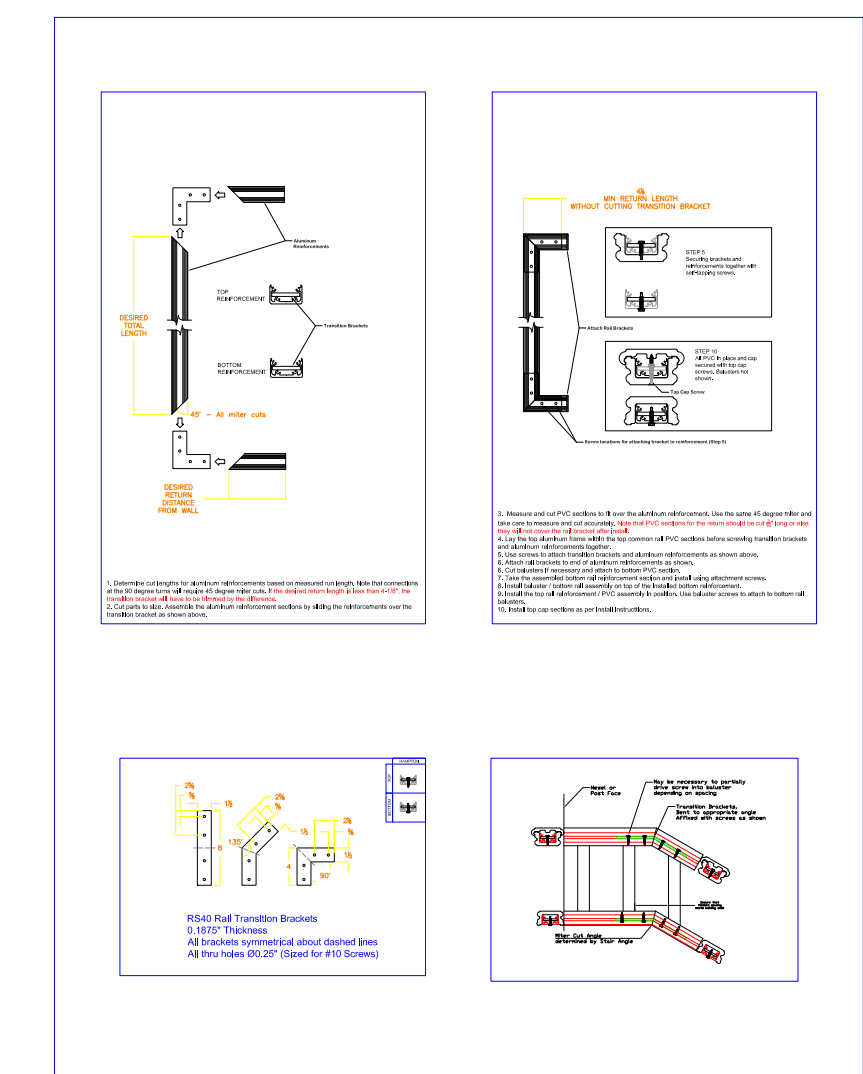

HAMPTON SERIES RAILS - RS40

www.intexmillwork.com
45 Mill Street
Mays Landing, NJ, 08330
Phone 856-293-4100
Fax 856-293-4102

04/29/20

STANDARD HAMPTON RAIL SECTIONS - 36" & 42"

DECORATIVE PANELS FOR HAMPTON SERIES RAILS

HAMPTON RS40 TRANSITIONS

LEVEL KITS FOR HAMPTON SERIES RAILS (2-LINE AND 3-LINE SHOWN)